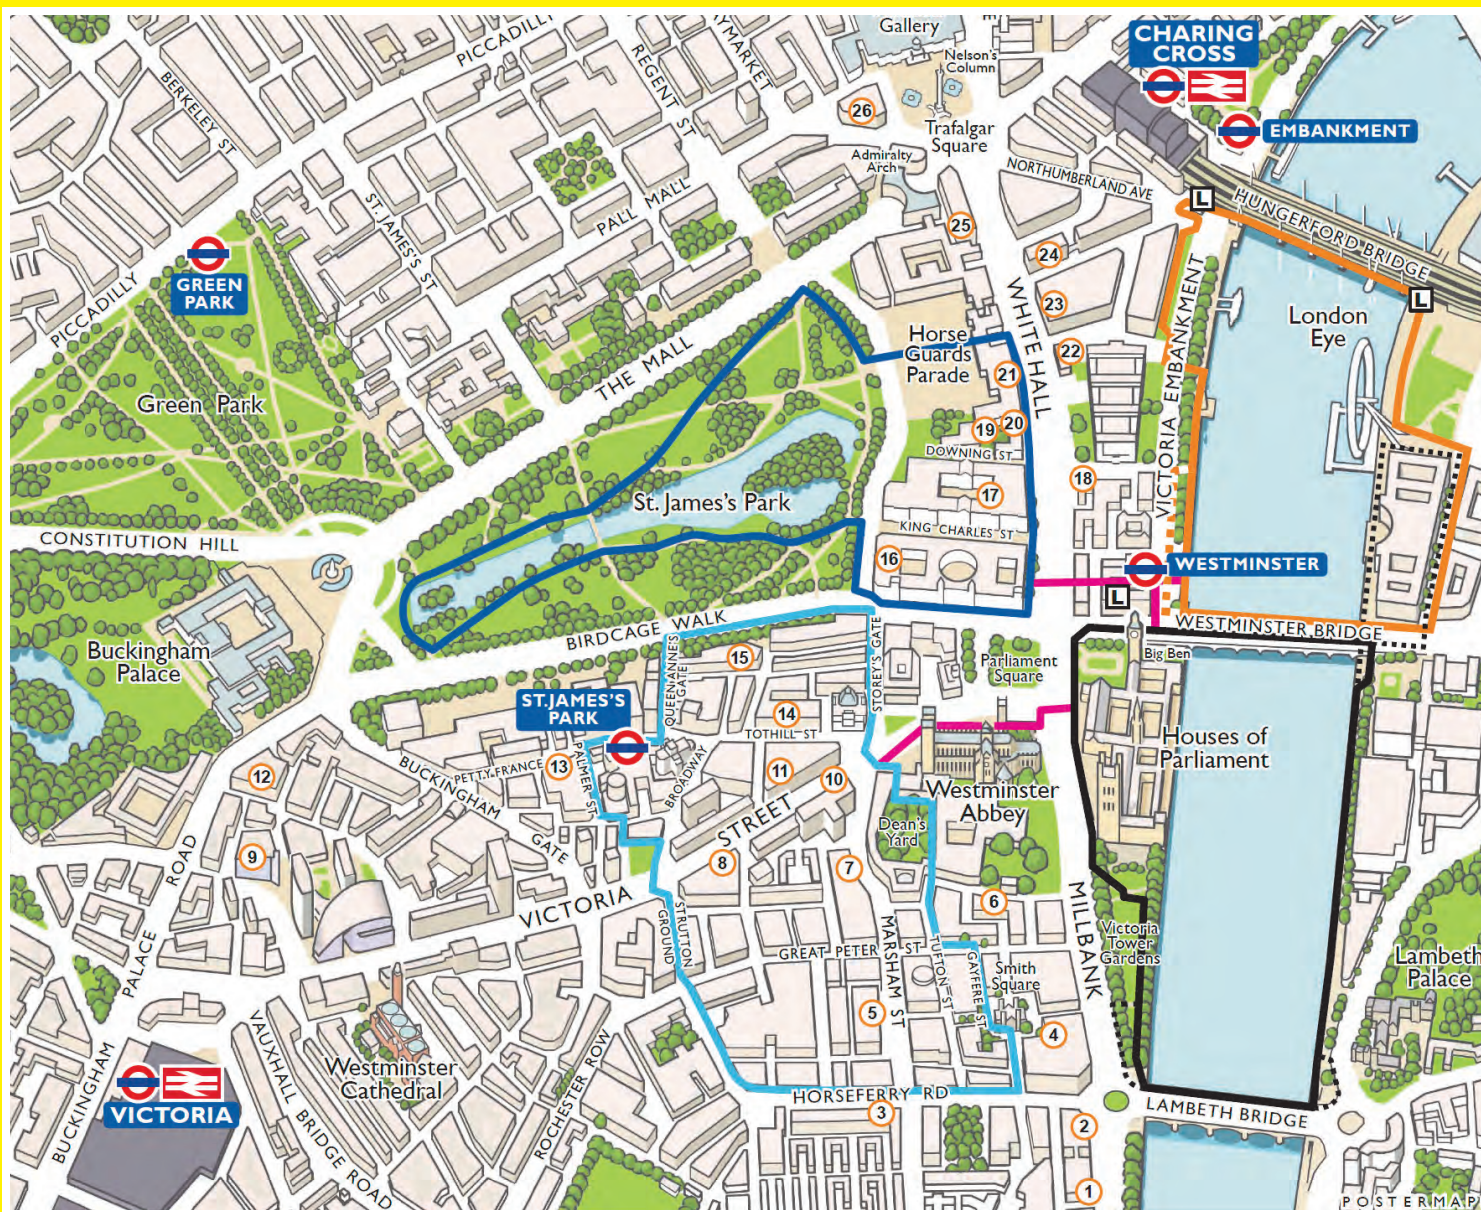

walk 4 life

westminster

- St James's Park walk 1.6 miles
- Westminster walk 1.5 miles
- Lambeth Bridge walk 1.3 miles
- South Bank walk 1.2 miles
- Step free route
- Link route (NB route through Westminister tube station is underground)
- Lift
- see key below