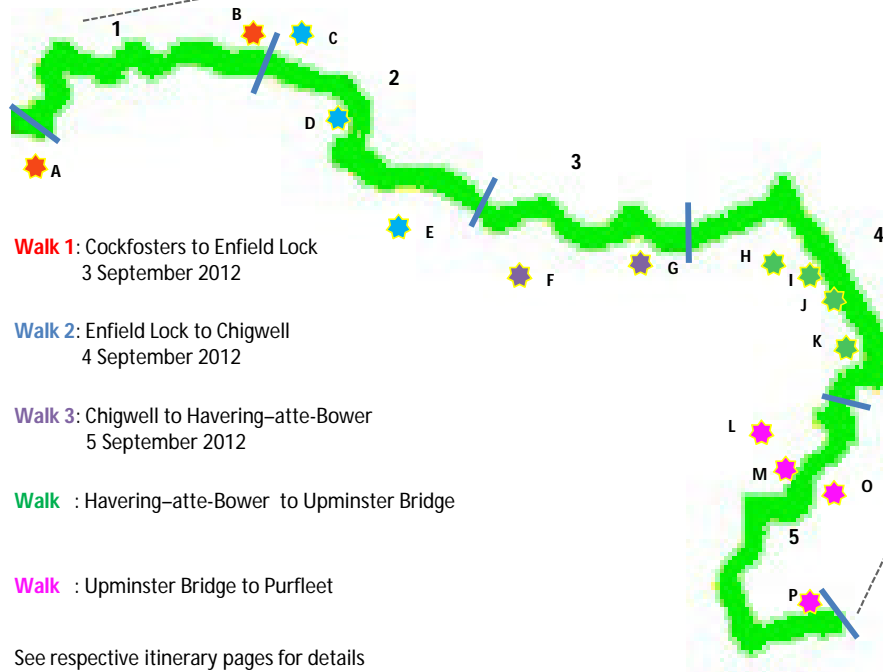

Walk the Loop for Children's Centres

Itinerary Overview Phase 1

Children's Centres along the Walk

- A** De Bohan Children's Centre
- B** Radiomarathon Children's Centre
- C** Prince of Wales Children's Centre
- D** Oasis Children's Centre
- E** Little Buddies Children's Centre
- F** True Star Children's Centre
- G** Thistledene Children's Centre
- H** Ingrebourne Children's Centre
- I** Chippenham Road Children's Centre
- J** Harold Court Children's Centre
- K** Harold Court Children's Centre
- L** Upminster Library Children's Centre
- M** Airfield Children's Centre
- N** South Hornchurch Library Children's C
- O** Rainham Village Children's Centre
- P** Purfleet Children's Centre

Walk 1: Cockfosters to Enfield Lock
3 September 2012

Walk 2: Enfield Lock to Chigwell
4 September 2012

Walk 3: Chigwell to Havering-atte-Bower
5 September 2012

Walk 4: Havering-atte-Bower to Upminster Bridge

Walk 5: Upminster Bridge to Purfleet

See respective itinerary pages for details

gain.insight
enabling better futures

Olivia Lowe
olivia.lowe@gaininsight.co.uk
www.gaininsight.co.uk
07983 996 373